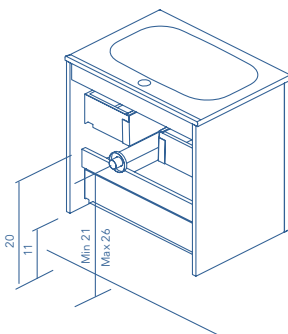

SIPHON PLACEMENT