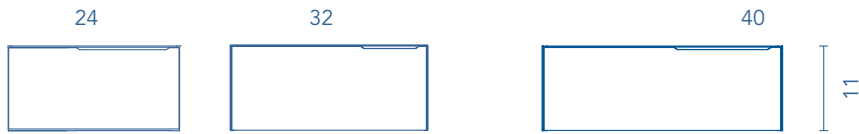

MIO

Depth 18

UNITS

1 Drawer

2 Drawer

Side Unit

TECHNICAL INFORMATION

- STRUCTURE:** Foil wrapped 5/8 in. board.
- FRONT:** Foil wrapped MDF 5/8 in. board.
- HANDLE:** Matt white finish - handle Matt black finish.
White oak, Grey elm, Sand matt finish - handle Sand finish.
- DRAWER:** Drawers made in smoky leather interior with high quality with hidden full extraction runners with soft close system. Includes organizer for small items in upper drawer. Lower drawer useful space (widthxhighxdepth): 20x4x14 (24 in.), 26x4x14 (32 in.), 38x4x14 (40 in).
- WALL HANGING BRACKET:** Hidden hanging brackets with direct assembling system, great resistance and depth regulation.
- PIPE DEPTH:** Space behind drawer is 3 inches.