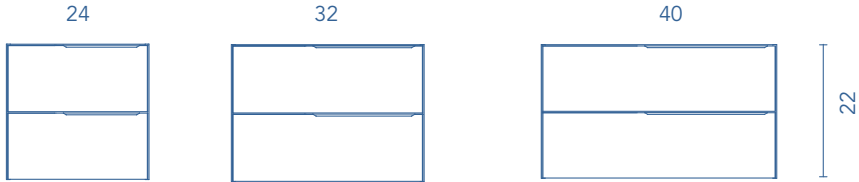

MIO

Depth 18

UNITS

1 Drawer

2 Drawer

Side Unit

TECHNICAL INFORMATION

- STRUCTURE:** Foil wrapped 5/8 in. board.
- FRONT:** Foil wrapped MDF 5/8 in. board.
- HANDLE:** Matt white finish - handle Matt black finish.
White oak, Grey elm, Sand matt finish - handle Sand finish.
- DRAWER:** Drawers made in smoky leather interior with high quality with hidden full extraction runners with soft close system. Includes organizer for small items in upper drawer. Lower drawer useful space (widthxhighxdepth): 20x4x14 (24 in.), 26x4x14 (32 in.), 38x4x14 (40 in).
- WALL HANGING BRACKET:** Hidden hanging brackets with direct assembling system, great resistance and depth regulation.
- PIPE DEPTH:** Space behind drawer is 3 inches.